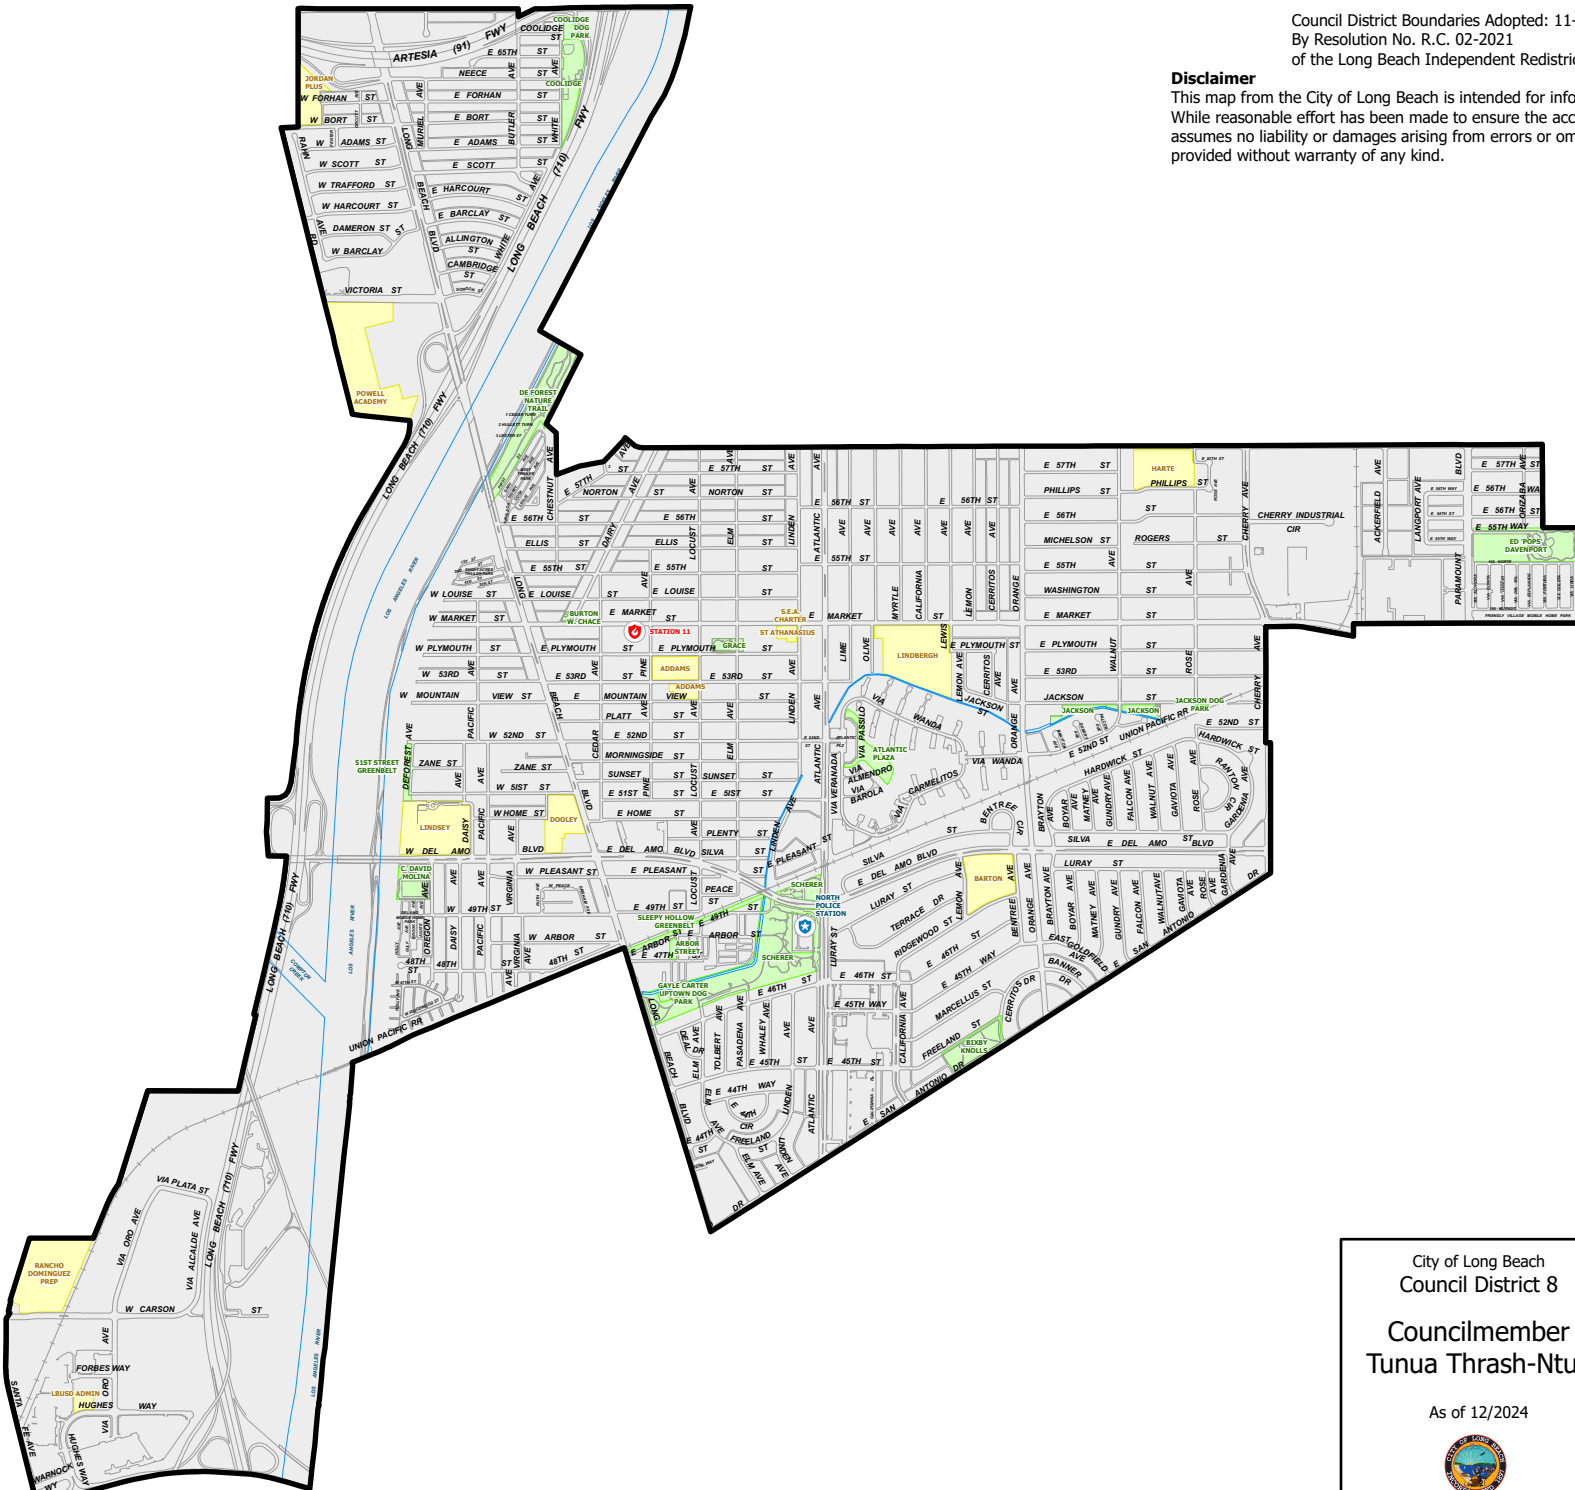

Council District Boundaries Adopted: 11-18-21
 By Resolution No. R.C. 02-2021
 of the Long Beach Independent Redistricting Commission

Disclaimer
 This map from the City of Long Beach is intended for informational purposes only. While reasonable effort has been made to ensure the accuracy of the data, The City assumes no liability or damages arising from errors or omissions. This map is provided without warranty of any kind.